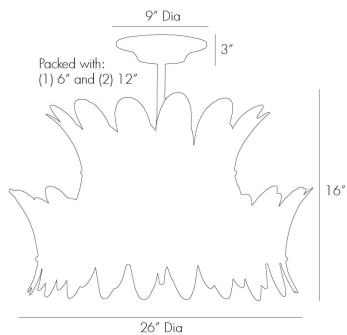

ARTERIOS

ANALISE TWO TIER CHANDELIER

84310
H: 24 IN, Dia: 26.00 IN
Vintage Brass
Contract Suitable As Is

This eight-light chandelier features a stunning arrangement of gently-curved plates, embossed with a leaf motif and finished in vintage brass. This gilded piece has a traditional and feminine feel that won't overpower a streamlined space. A frosted acrylic diffuser softens the light. Additional pipe available PIPE-140.

APPEARANCE

Material Acrylic, Brass
Finish Frosted, Vintage Brass
Top Coat/Sealant true

DIMENSIONS

Chandelier H: 16 IN, Dia: 26.00 IN
Minimum Hanging Height 24 IN
Maximum Hanging Height 42 IN
Canopy H: 3 IN, Dia: 9.00 IN

WIRING

Rating Indoor Only
Cord 10 FT, Clear/Silver, SVT
Socket 8, Type B=-E12 Other
Maximum Watt 25
Voltage 110-120 V

CERTIFICATIONS

Cerifications Mexico
Australia, EU, United Kingdom, Middle East, United States, Canada

COMPLIANCY

UL/ETL Yes
CB Yes
RoHS true

SHIPPING

Shipping Requirements TruckShip
Product Weight 48 LBS
Gross Weight 1 53.5 LBS
Shipping Box 1 H: 33 IN, L: 36 IN, W: 36 IN

REPLACEMENT PARTS

Replacement Part 1 PIPE-140
Replacement Part 1 Dim (1) 12' and (1) 6"
Replacement Part 2 CANOPY-142
Replacement Part 2 Dim 3" x 9" Dia